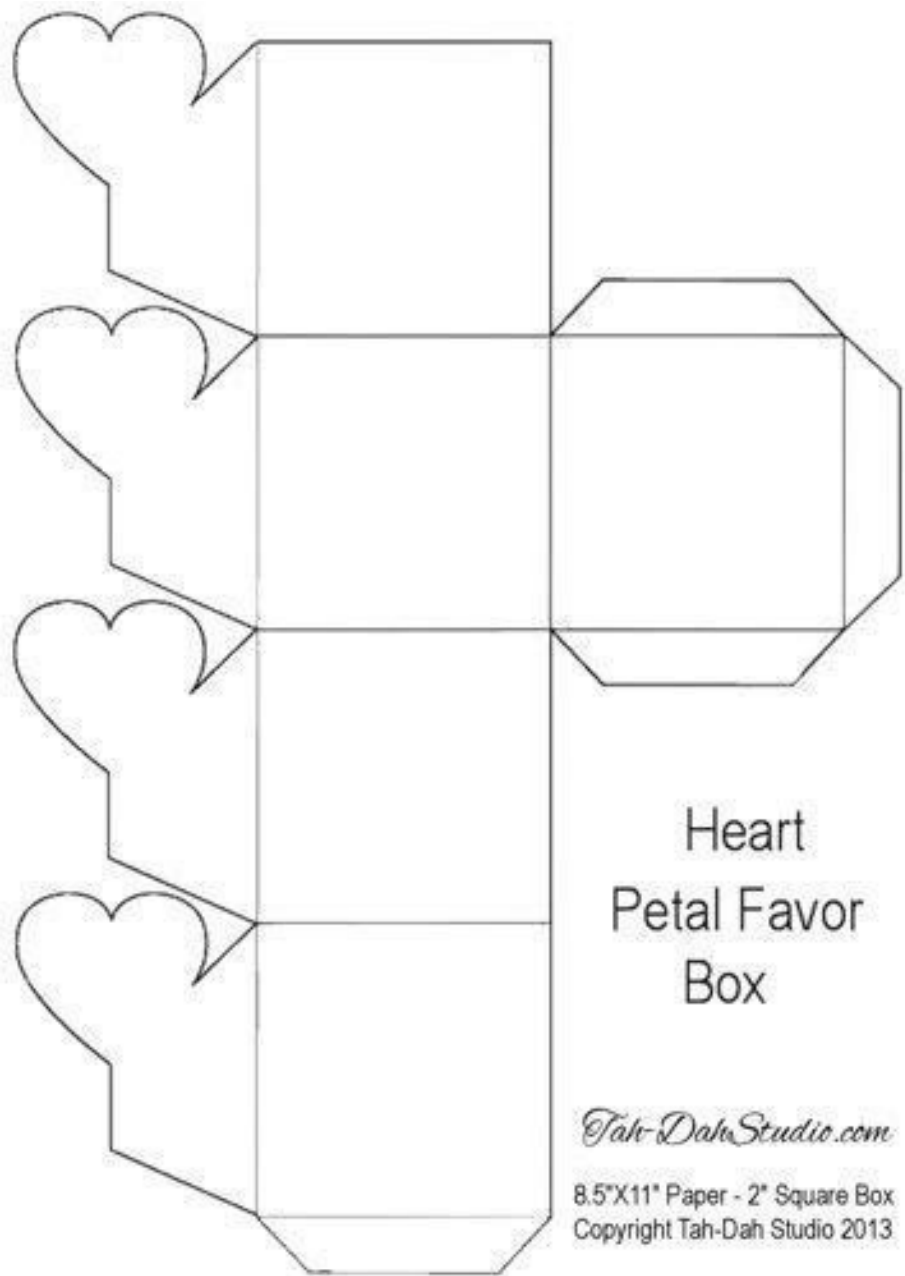

DIY ORIGAMI CUTLERY HOLDER

by Bluebells Design

Heart
Petal Favor
Box

Tah-DahStudio.com

8.5"X11" Paper - 2" Square Box
Copyright Tah-Dah Studio 2013