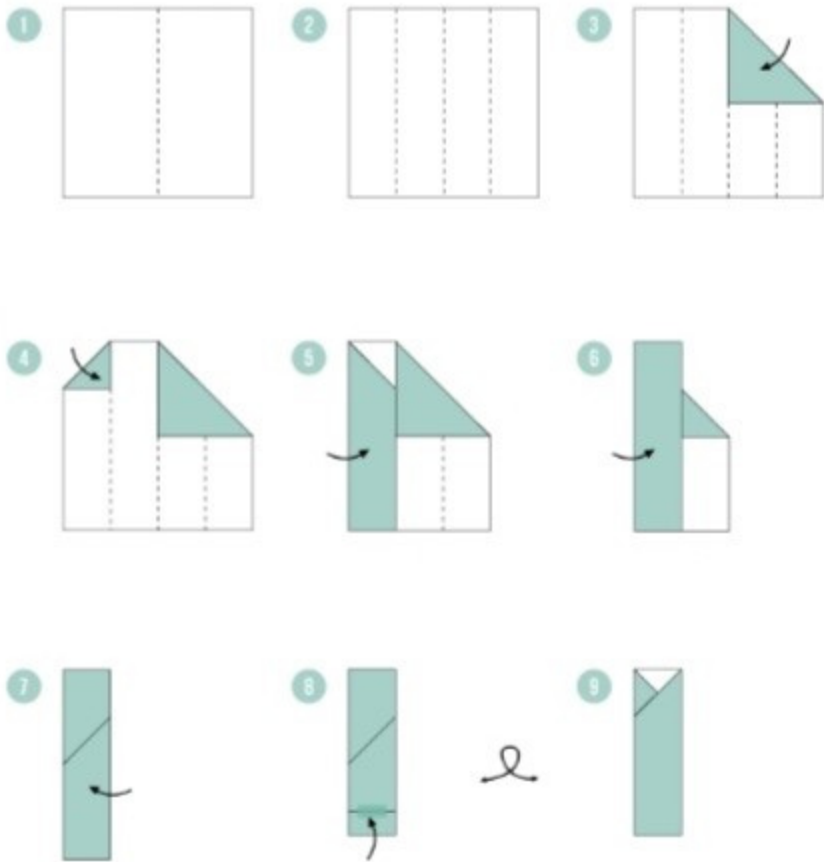

DIY ORIGAMI CUTLERY HOLDER

by Bluebells Design

Heart
Petal Favor
Box

Tah-DahStudio.com

8.5"X11" Paper - 2" Square Box
Copyright Tah-Dah Studio 2013