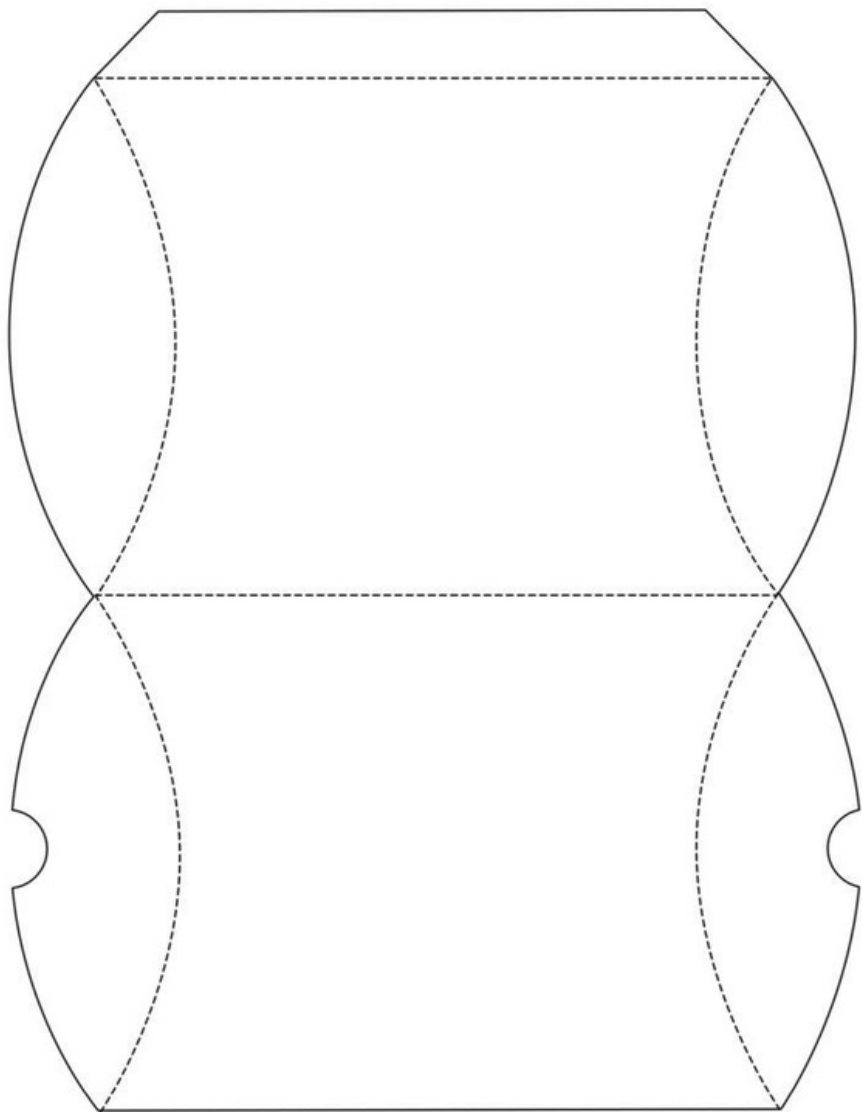

DIY ORIGAMI CUTLERY HOLDER

by Bluebells Design

Heart
Petal Favor
Box

Tah-DahStudio.com

8.5"X11" Paper - 2" Square Box
Copyright Tah-Dah Studio 2013